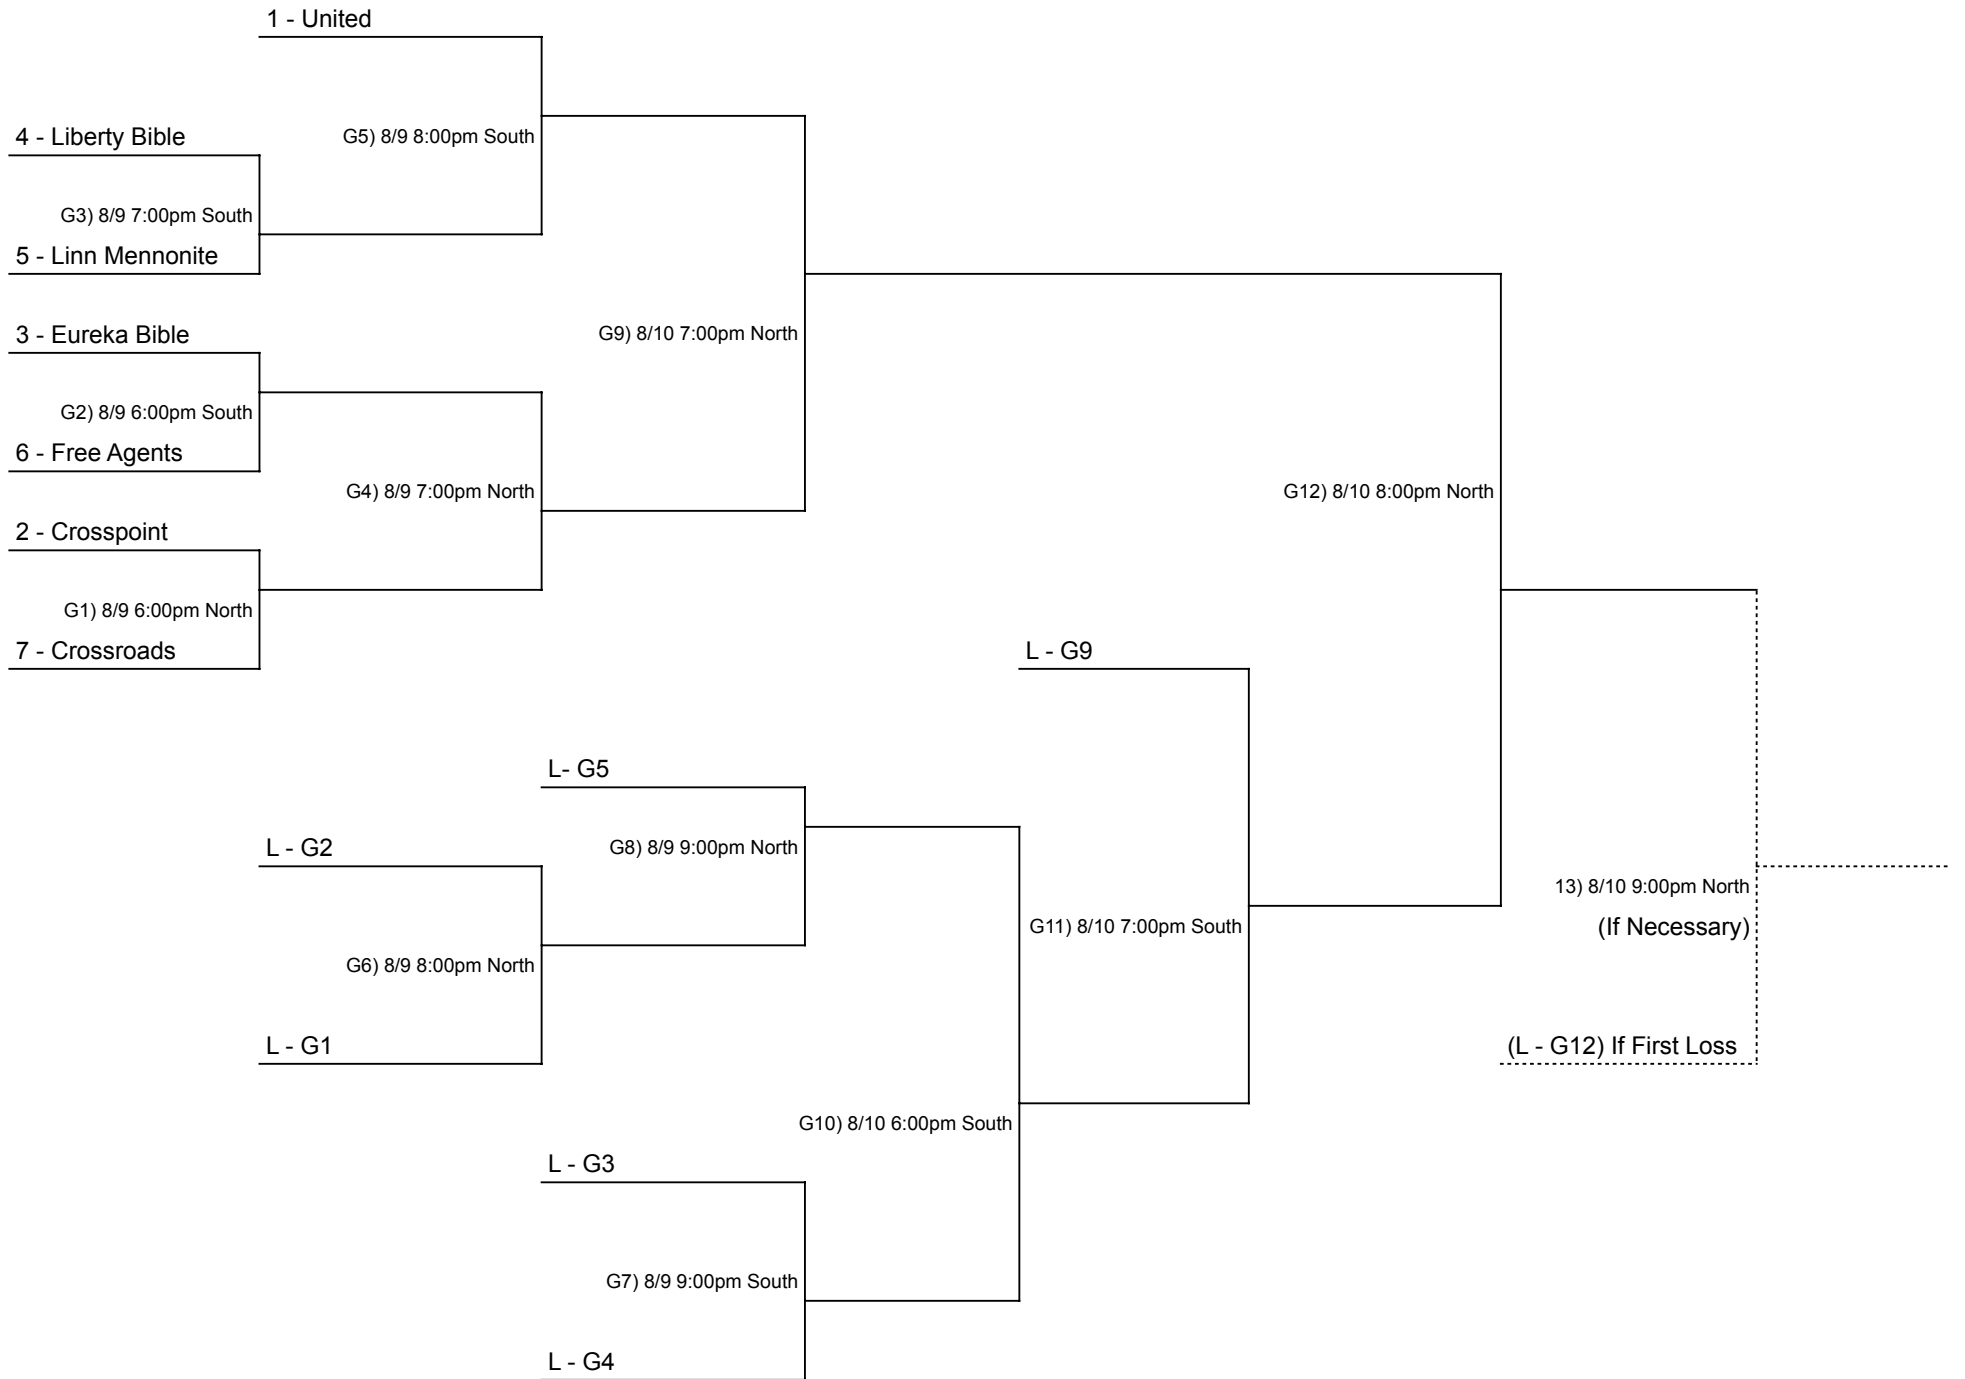

# 2021 Eureka United Christian Softball Tournament

The higher seed is the home team

L Followed by a Number represents the Loser of that Game Number

In the case of game 13 a coin flip will determine the home team