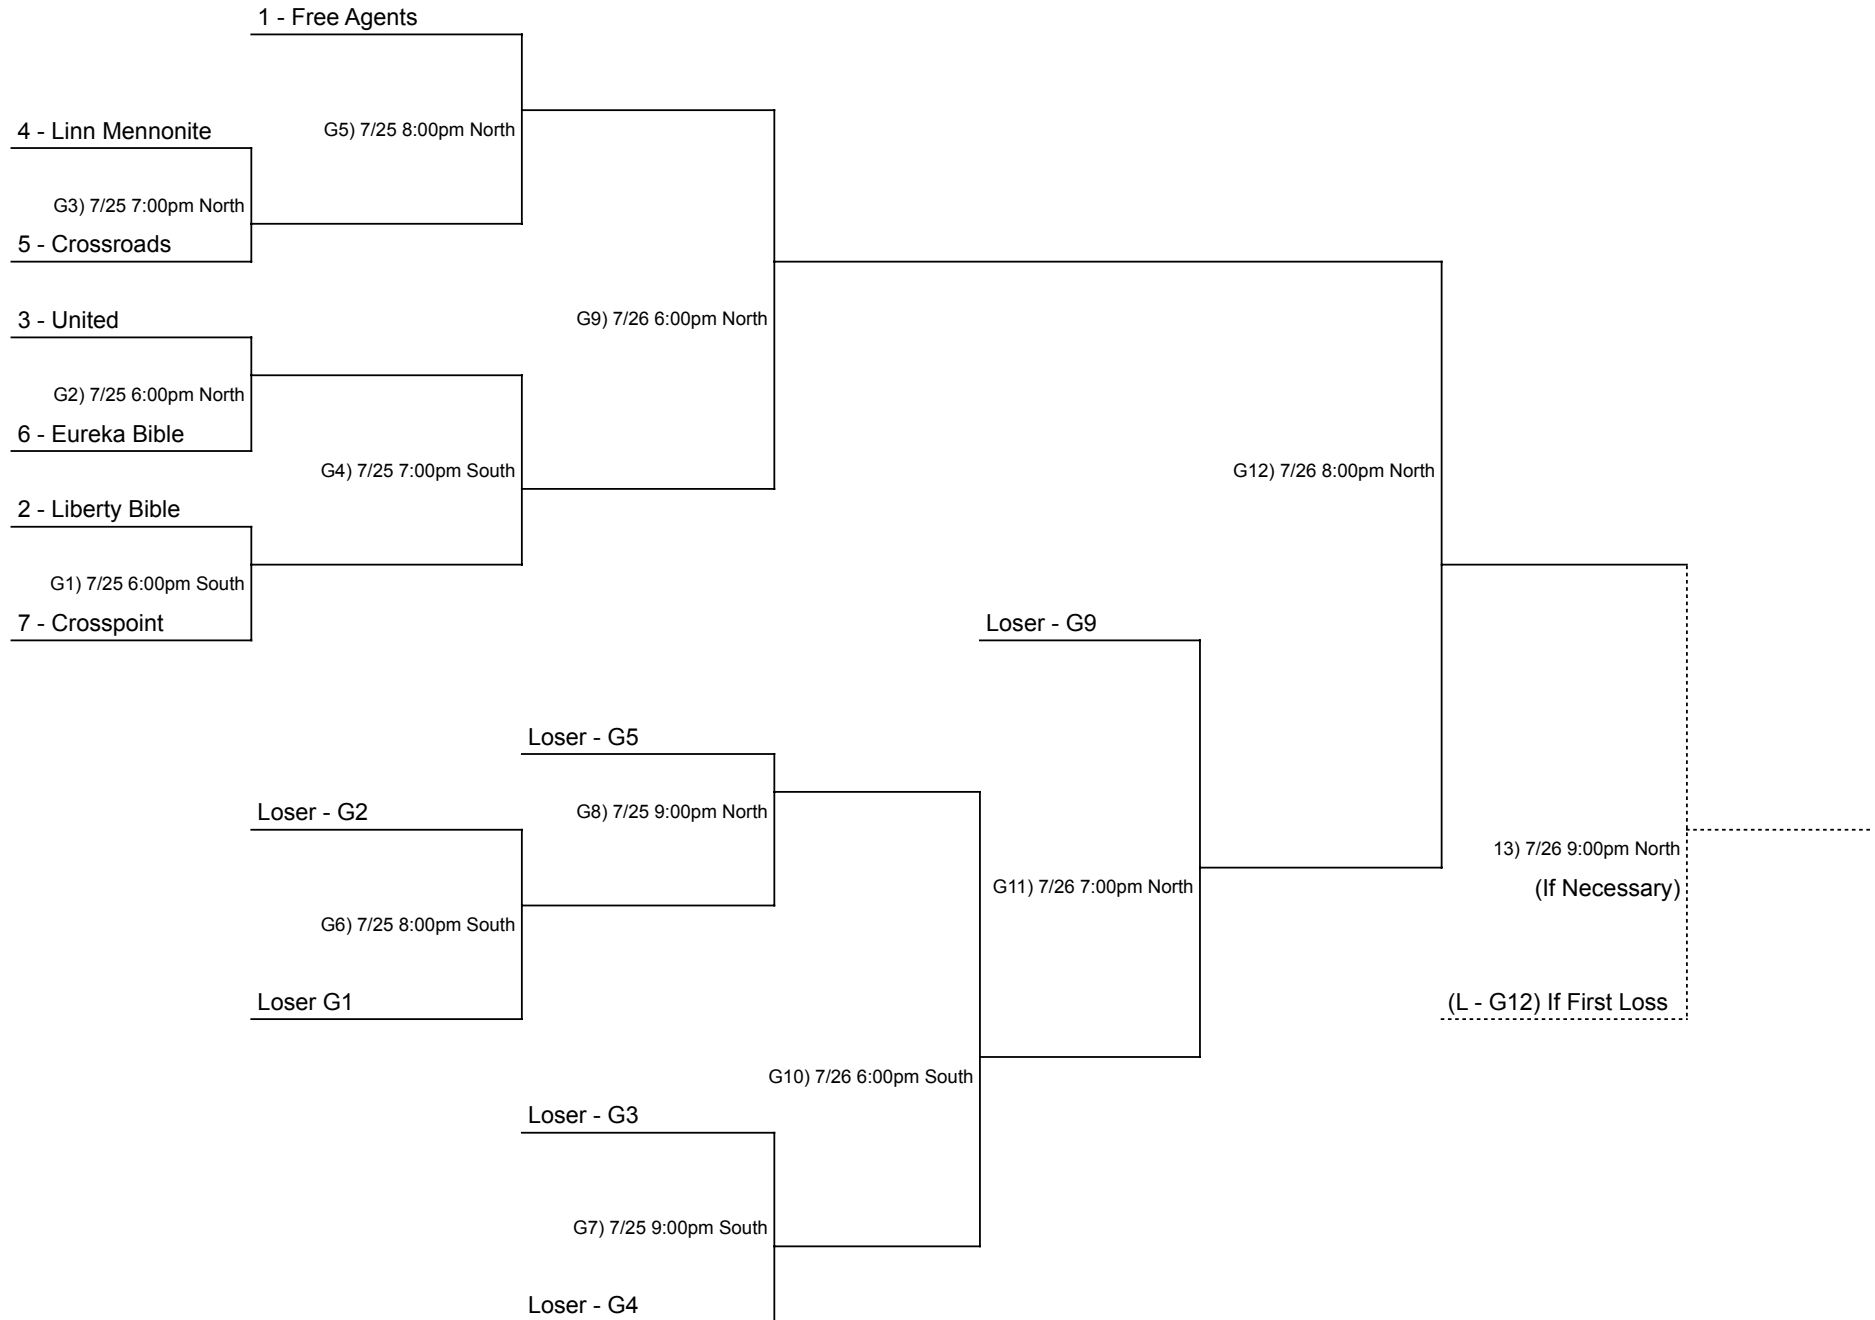

2022 Eureka United Christian Softball Tournament

The higher seed is the home team, except championship game the team in the winners bracket will be the home team for G12.
 In the case of game 13 a coin flip will determine the home team